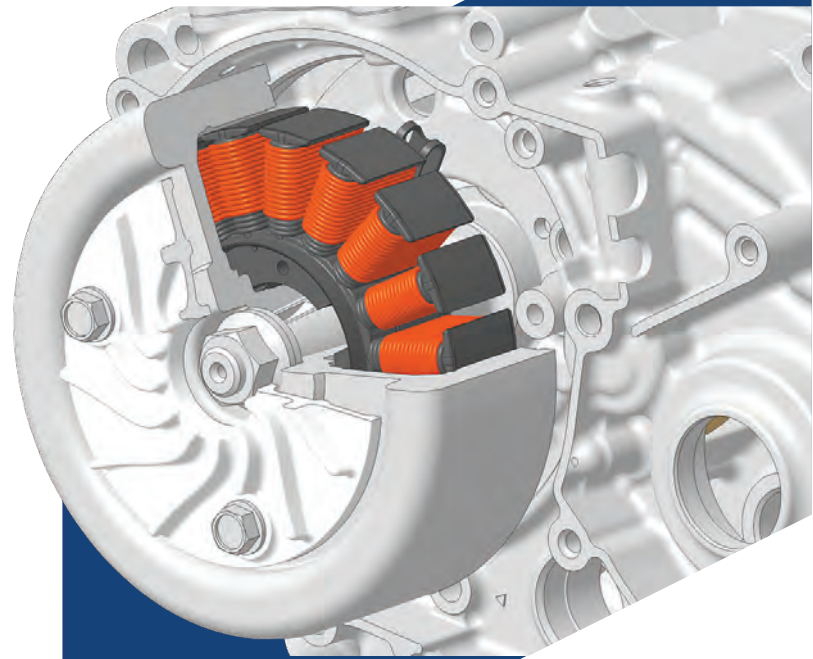

Idling Stop System

Automatically shuts off the engine during short stops, improving fuel efficiency and making city rides effortless.

Silent ACG Starter

Honda's advanced ACG starter motor eliminates gear meshing noise, ensuring a seamless start.