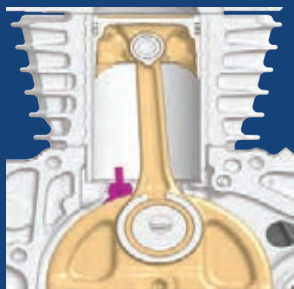

Friction Reduction

Piston cooling jet, offset cylinder, and rocker roller arm work together to minimize friction and maintain ideal engine temperature.