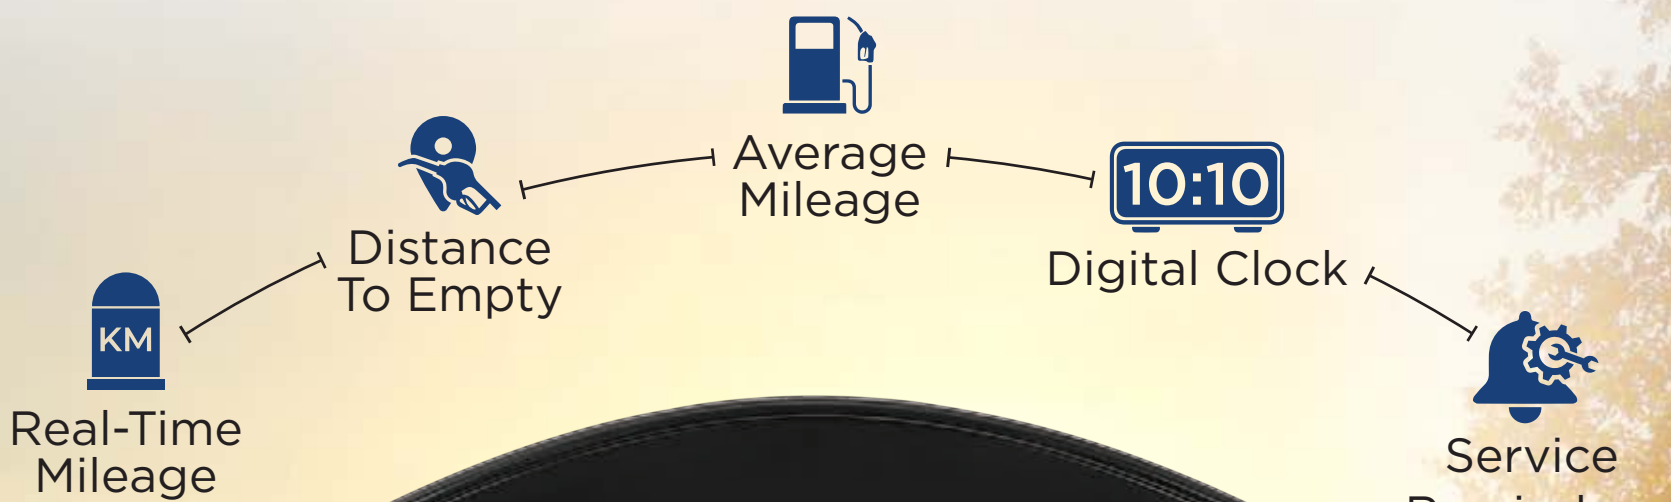

NAYE INDIA KI
AMAZING

Shine
125

Experience the comfort, style, and tech with the

all-new

Shine ***125***

where trust and reliability meet technology.

Make a statement with an all-new cutting-edge Fully Digital Meter and wider rear tyre for better traction.

The OBD2B-compliant engine keeps emissions in check. Conquer city traffic effortlessly with the Idling Stop System empowering with better mileage, while the USB-C port keeps your devices powered up-ensuring nothing slows you down.

THE NEW AMAZING TECHNOLOGY

New Fully Digital Meter

A premium Fully Digital Meter engineered for precision and efficiency. It offers real-time and average mileage tracking, range, service reminders, gear position display, digital clock, fuel level monitoring, and an eco-indicator delivering a seamless, data-driven riding experience.