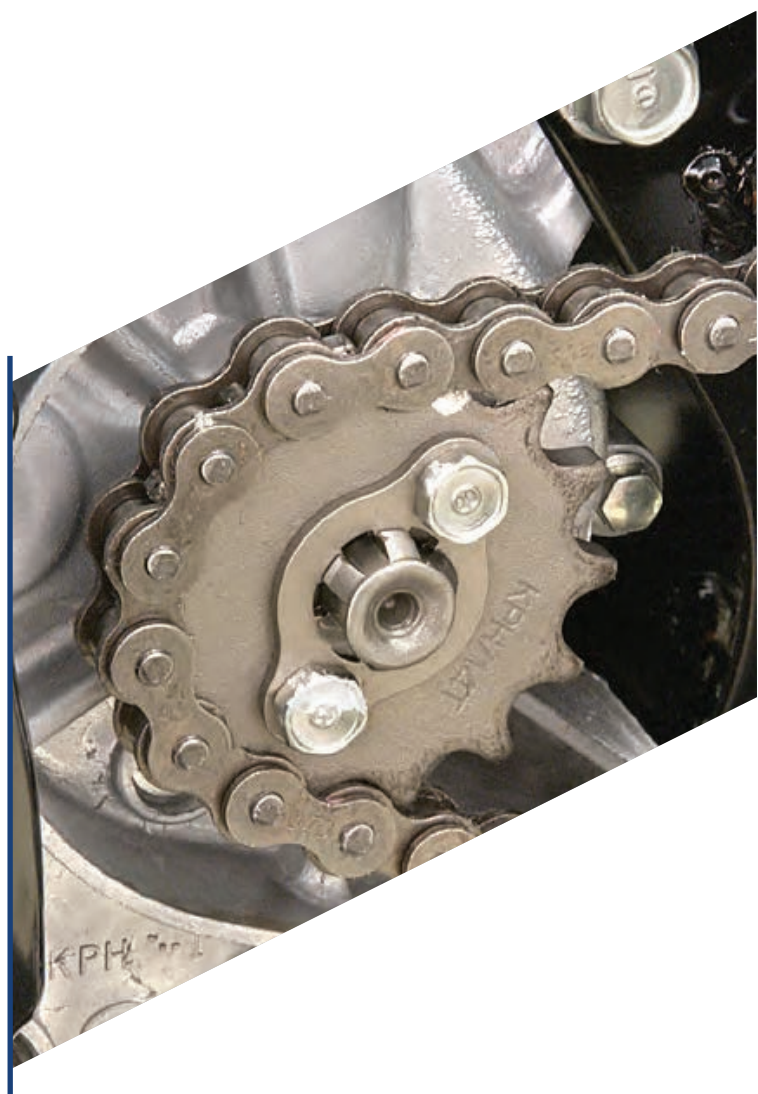

A smart single switch for easy toggling between high/low beam and passing signals.

Seamless Seat Tank Integration

Optimized seat and tank design enhance comfort and ground reach.

CBS with Equalizer

The Combi-Brake System shortens braking distance and improves stability.

Seal Chain

Low-maintenance, highly durable chain for a hassle-free ride.

High Ground Clearance

162 mm ground clearance allows smooth passage over rough roads and potholes.

Long Wheelbase

A 1285 mm wheelbase enhances stability, especially at higher speeds.